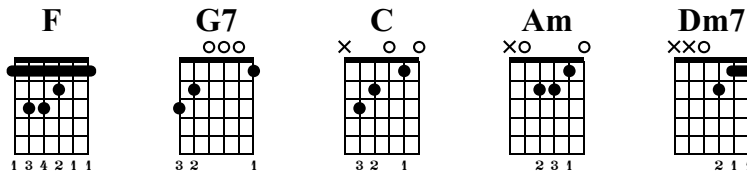

Confidentiel

(Album : Non homologué)

Jean-Jacques GOLDMAN

♩ = 108

Guitare

The score is divided into three systems, each with a treble clef staff and a TAB staff. Chord changes are indicated above the staff.

- System 1 (Measures 1-4):** Chords F, G7, C, F, Am. Includes fingerings like 1-1-1-0-0 and 3-3-(3).
- System 2 (Measures 5-8):** Chords Dm7, G7, C. Includes fingerings like 1-1-1-1-1 and (2)-0-(0).
- System 3 (Measures 9-12):** Chords F, G7, C, F, C. Includes fingerings like 5-3-3-0-3 and (3)-3-0.